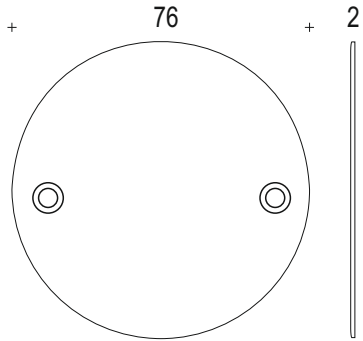

Symbols

See full details next page

Finishes : SS, PS, PB, BZ, SAA

2mm thick acid etched discs, stove enamelled.

20.1806 Male Symbol

20.1807 Female Symbol

20.1808 Unisex Symbol

20.1815 No Smoking

Code Illustration

20.1806.SS = Satin stainless steel

Finishes : SS, PS, PB, BZ, SAA